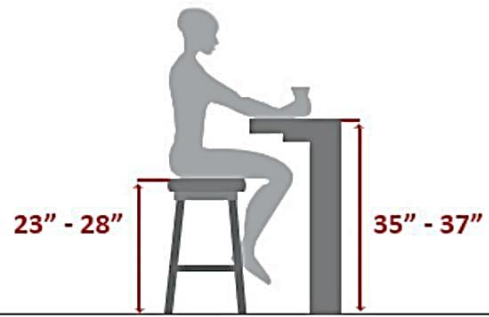

مكونات
المطبخ

طرق توزيع وحدات المطبخ:

Counter-Height Bar stool

Bar-Height Bar stool

Extra-Tall Bar stool

- References:
 - <https://www.pinterest.com/pin/519180663267400358/>
 - <https://www.interiorcharm.com/dining-room/modern-dining-rooms/>
 - <https://bluehawkboosters.org/modern-dining-room-lighting-ideas/modern-modern-dining-room-lighting/>
 - <http://www.azurerealtygroup.com/5674/design/fascinating-dining-room-interior-design-ideas-55-modern-dining-room-interior-design-ideas/>
 - <https://www.pinterest.com/pin/318770479865818953/>
-