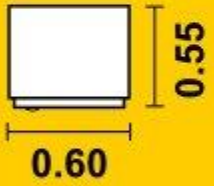

غسالة أطباق