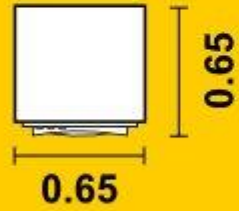

غسالة ملابس