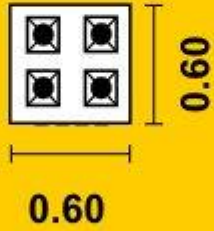

غسالة أطباق

غسالة ملابس

ثلاجة

بوتاجاز

حوض حله واحدة

مكونات
المطبخ