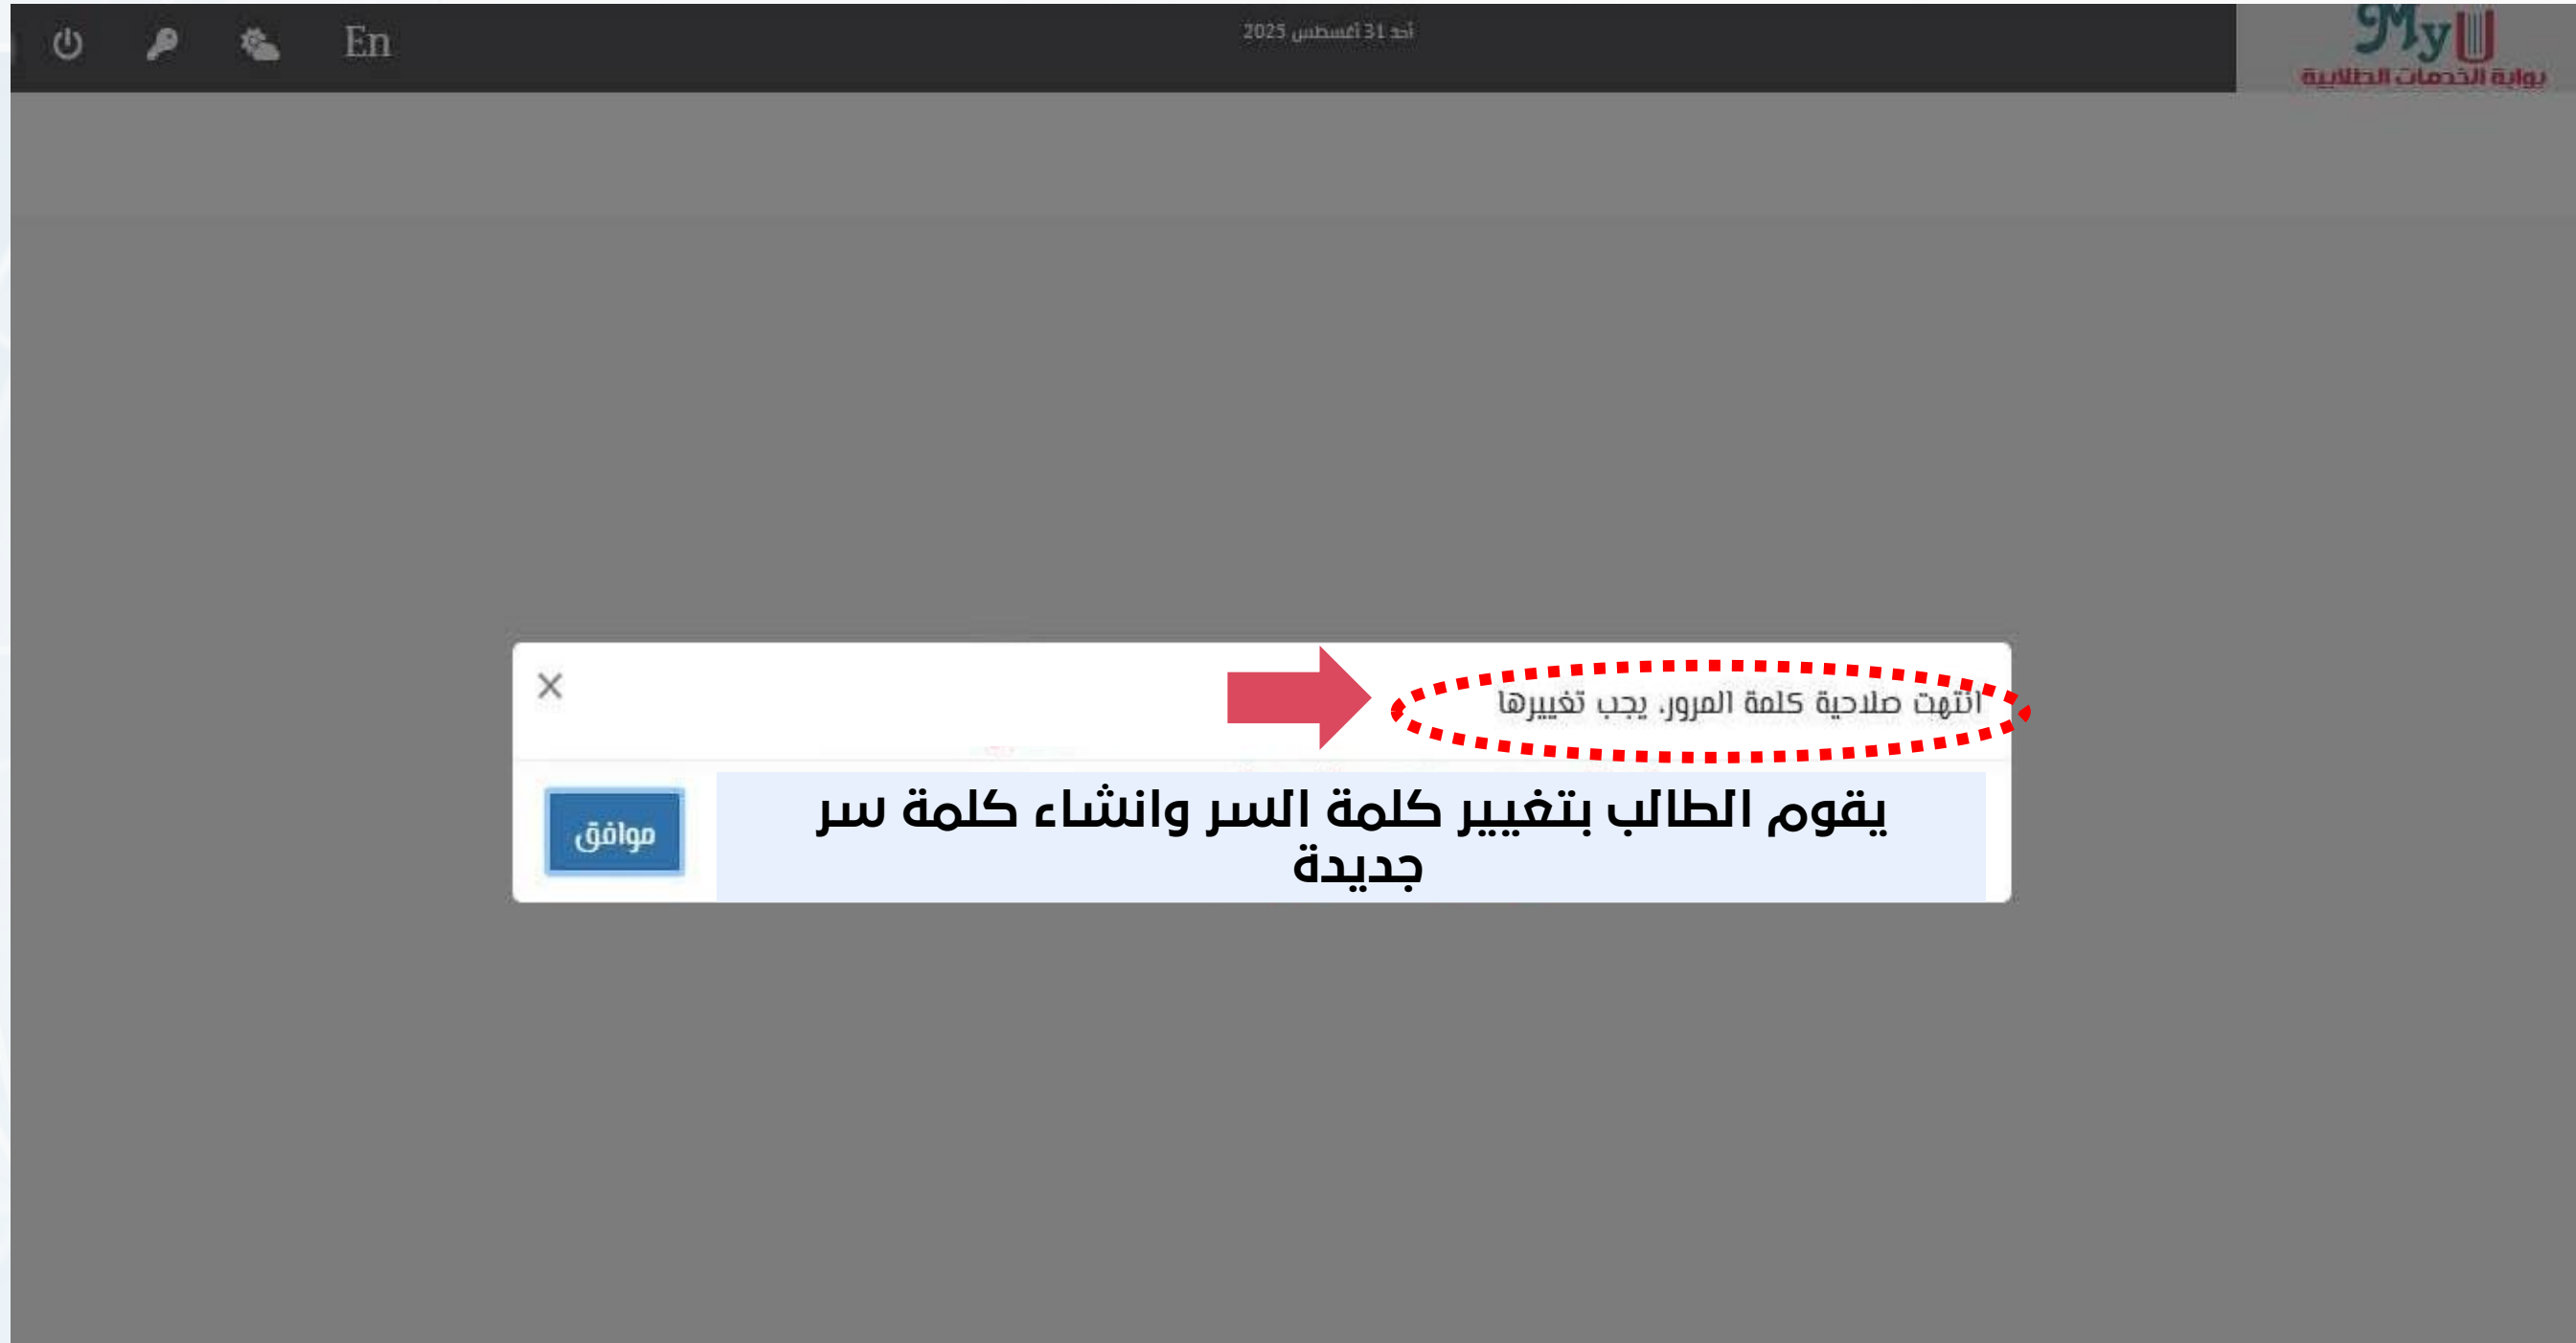

واجهة المنصة Platform interface